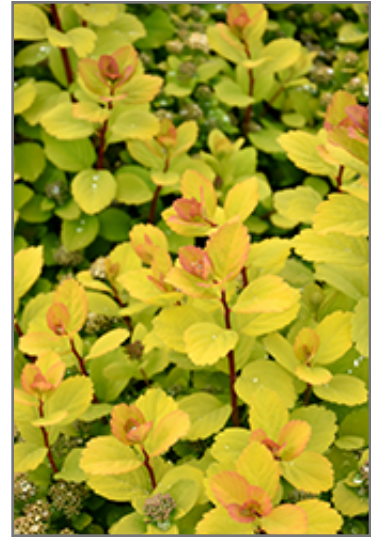

- *Mass Planting*
- *Rock/Alpine Gardens*
- *General Garden Use*

Planting & Growing

Glow Girl Birch Leaf Spirea will grow to be about 24 inches tall at maturity, with a spread of 24 inches. It tends to fill out right to the ground and therefore doesn't necessarily require facer plants in front. It grows at a medium rate, and under ideal conditions can be expected to live for approximately 20 years.

This shrub should only be grown in full sunlight. It prefers to grow in average to moist conditions, and shouldn't be allowed to dry out. It is not particular as to soil type or pH. It is highly tolerant of urban pollution and will even thrive in inner city environments. This is a selected variety of a species not originally from North America.

Glow Girl Birch Leaf Spirea foliage
Photo courtesy of NetPS Plant Finder