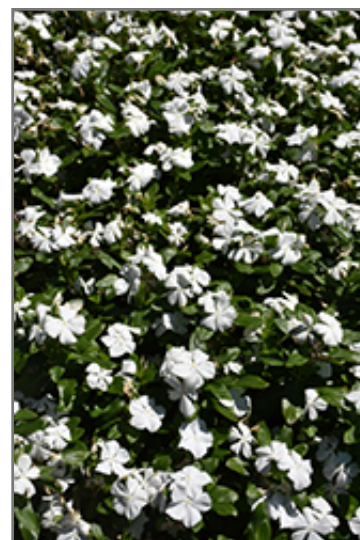

Titan Pure White Vinca flowers
Photo courtesy of NetPS Plant Finder