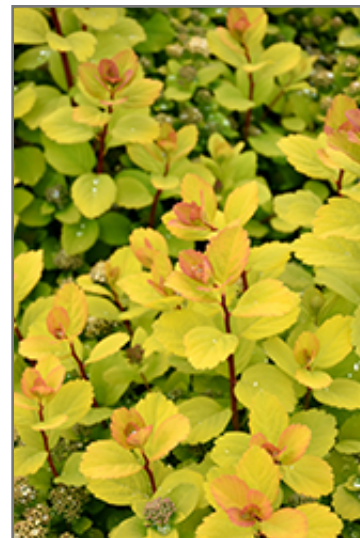

- Mass Planting
- Rock/Alpine Gardens
- General Garden Use

Planting & Growing

Glow Girl Birch Leaf Spirea will grow to be about 24 inches tall at maturity, with a spread of 24 inches. It tends to fill out right to the ground and therefore doesn't necessarily require facer plants in front. It grows at a medium rate, and under ideal conditions can be expected to live for approximately 20 years.

This shrub should only be grown in full sunlight. It prefers to grow in average to moist conditions, and shouldn't be allowed to dry out. It is not particular as to soil type or pH. It is highly tolerant of urban pollution and will even thrive in inner city environments. This is a selected variety of a species not originally from North America.

*Glow Girl Birch Leaf Spirea foliage
Photo courtesy of NetPS Plant Finder*